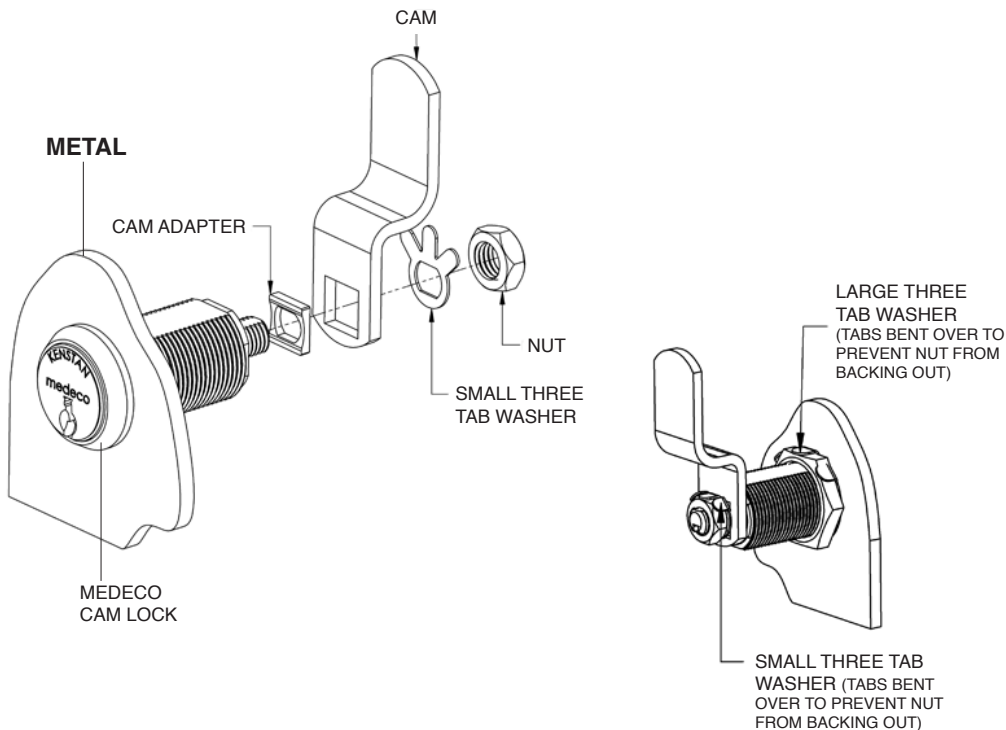

## M Medeco Cam Lock Installation Instructions for:

- Glass
- Metal
- Wood

## GLASS INSTALLATION - Cam locks (CL\_02 or 03) SHOWN with Glass package CLJK25

## WOOD INSTALLATION - Parts come standard with the CL\_04 & 05 Cam locks