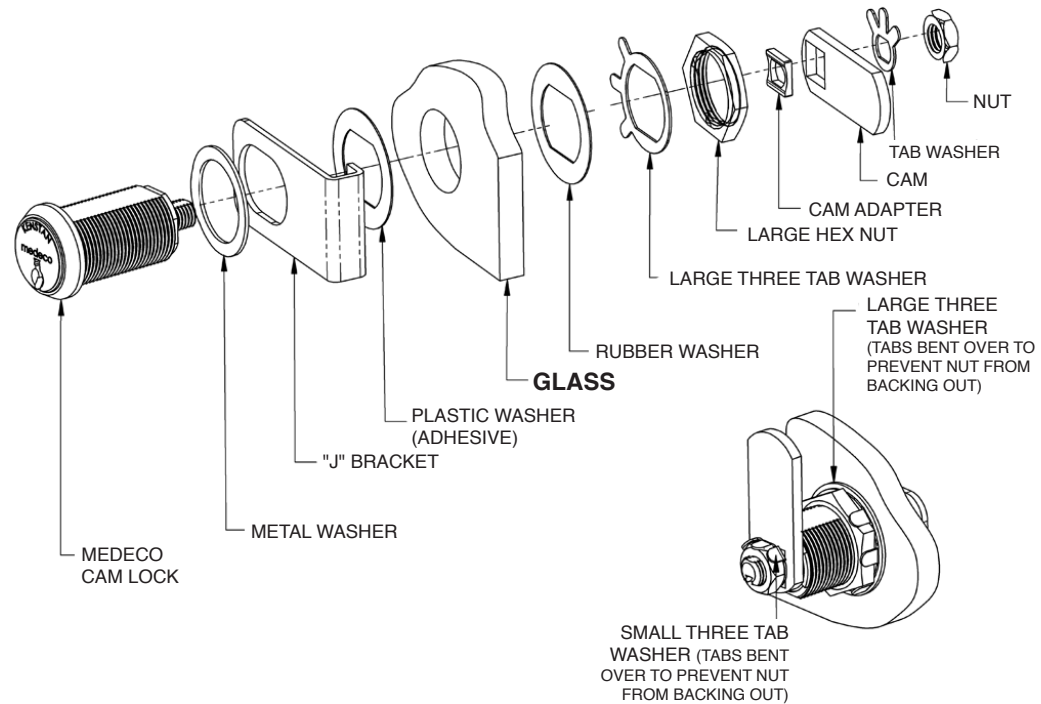

## M Medeco Cam Lock Installation Instructions for:

- Glass
- Metal
- Wood

## GLASS INSTALLATION - Cam locks (CL\_02 or 03) SHOWN with Glass package CLJK25