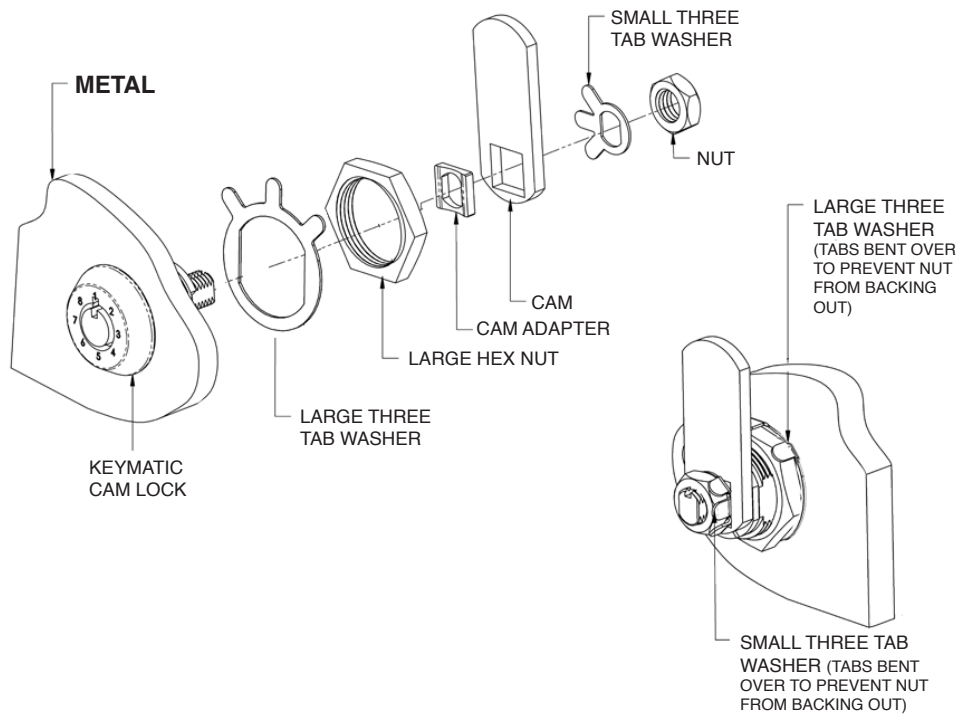

METAL INSTALLATION - Parts come standard with the CL_02 & 03 Cam locks