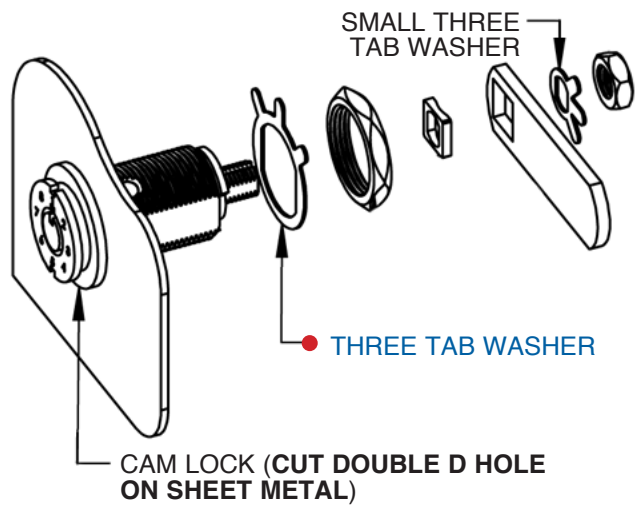

Kenstan

LOCK COMPANY

CLK3 Cam Lock

METAL INSTALLATION **M**