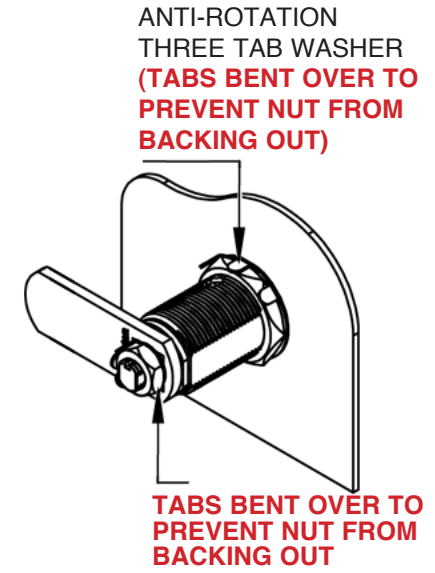

Kenstan

LOCK COMPANY

CLK3 Cam Lock

METAL INSTALLATION **M**